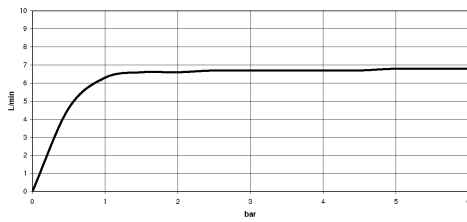

Hand shower set for bath rim or tile edge installation - Chrome

IMO

27 702 980

Fits: IMO, MEM, CL.1, CYO

- COMPACT RAIN, max. flow rate 6.8 l/min (at 3 bar)
- with anti-scale system
- rosette 60 x 60 mm
- hole diameter 32 mm
- metal shower hose 2250mm with integrated anti-twist protection

Two-piece design allows hose to later be changed without dismantling the fitting.

Intrinsic protection against back flow.

	Chrome	27 702 980-00
	Brushed Platinum	27 702 980-06
	Platinum	27 702 980-08
	Dark Chrome	27 702 980-19
	Brushed Durabronze (23kt Gold)	27 702 980-28
	Matte Black	27 702 980-33
	Brushed Champagne (22kt Gold)	27 702 980-46
	Champagne (22kt Gold)	27 702 980-47
	Brushed Chrome	27 702 980-93
	Brushed Dark Platinum	27 702 980-99

27 702 980

Flow rate chart

Certificates

IAPMO_4976 (5). Belgaqua_21-383- WRAS_2209005.
27_8.

27 702 980

Parts for other finishes can be found here: Brushed Platinum

Spare parts list

No.	Item Number	Name	Quantity used	Delivery time
1	90 12 11 140 30-00	shower	1	10
2	04 24 04 287 00-00	nipple	1	10
3	90 14 20 002 00 90	seal	1	2
4	28 322 970-00	Metal shower hose 1/2" x 3/8" x 1750 mm - Chrome	1	2
5	90 18 40 085 00 90	sleeve	1	2
6	09 27 68 003-00	rosette	1	10
7	09 30 01 090-07	sleeve	1	30
8	04 23 10 032 46 90	fixing set	1	2
9	09 30 11 060 90	disc	1	2
10	12 505 970 90	High pressure hose 1/2" x 3/8" x 500 mm -	1	2
11	90 24 03 168 00 90	nipple	1	2
12	04 24 04 187 00-00	nipple	1	10