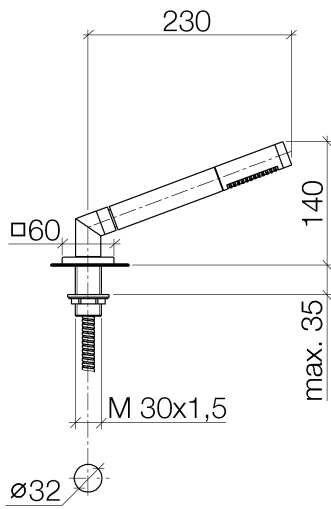

Hand shower set for bath rim or tile edge installation - Chrome

IMO

27 702 980

Fits: IMO, MEM, CL.1, CYO

- COMPACT RAIN, max. flow rate 6.8 l/min (at 3 bar)
- with anti-scale system
- rosette 60 x 60 mm
- hole diameter 32 mm
- metal shower hose 2250mm with integrated anti-twist protection

Two-piece design allows hose to later be changed without dismantling the fitting.

Intrinsic protection against back flow.

	Chrome	27 702 980-00
	Brushed Platinum	27 702 980-06
	Platinum	27 702 980-08
	Dark Chrome	27 702 980-19
	Brushed Durabronze (23kt Gold)	27 702 980-28
	Matte Black	27 702 980-33
	Brushed Champagne (22kt Gold)	27 702 980-46
	Champagne (22kt Gold)	27 702 980-47
	Brushed Chrome	27 702 980-93
	Brushed Dark Platinum	27 702 980-99

27 702 980

Flow rate chart

Certificates

IAPMO_4976 (5). Belgaqua_21-383- WRAS_2209005.
27_8.

27 702 980

Parts for other finishes can be found here: Brushed Platinum

Spare parts list

No.	Item Number	Name	Quantity used	Delivery time
1	90 12 11 140 30-00	shower	1	10
2	04 24 04 287 00-00	nipple	1	10
3	90 14 20 002 00 90	seal	1	2
4	28 322 970-00	Metal shower hose 1/2" x 3/8" x 1750 mm - Chrome	1	2
5	90 18 40 085 00 90	sleeve	1	2
6	09 27 68 003-00	rosette	1	10
7	09 30 01 090-07	sleeve	1	30
8	04 23 10 032 46 90	fixing set	1	2
9	09 30 11 060 90	disc	1	2
10	12 505 970 90	High pressure hose 1/2" x 3/8" x 500 mm -	1	2
11	90 24 03 168 00 90	nipple	1	2
12	04 24 04 187 00-00	nipple	1	10