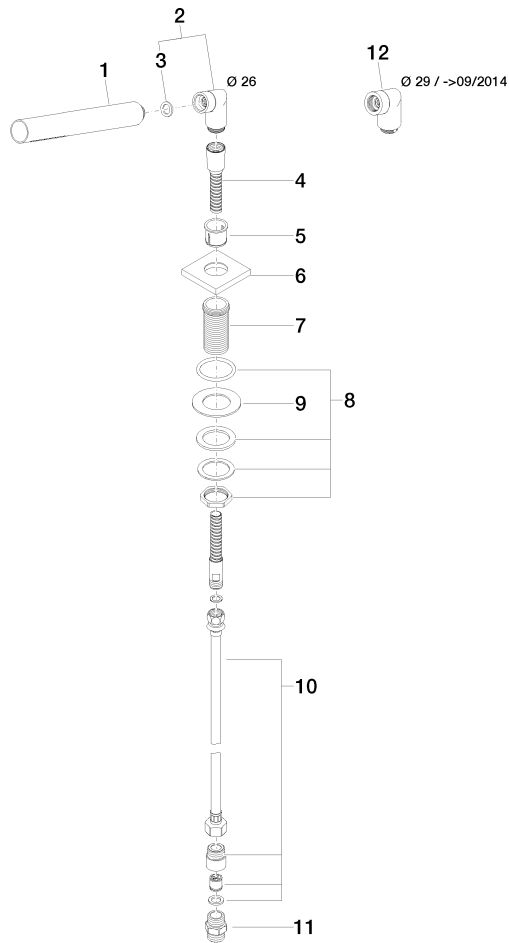

Hand shower set for bath rim or tile edge installation - Chrome

IMO

27 702 980

Fits: IMO, MEM, CL.1, CYO

- COMPACT RAIN, max. flow rate 6.8 l/min (at 3 bar)
- with anti-scale system
- rosette 60 x 60 mm
- hole diameter 32 mm
- metal shower hose 2250mm with integrated anti-twist protection

Two-piece design allows hose to later be changed without dismantling the fitting.

Intrinsic protection against back flow.

	Chrome	27 702 980-00
	Brushed Platinum	27 702 980-06
	Platinum	27 702 980-08
	Dark Chrome	27 702 980-19
	Brushed Durabronze (23kt Gold)	27 702 980-28
	Matte Black	27 702 980-33
	Brushed Champagne (22kt Gold)	27 702 980-46
	Champagne (22kt Gold)	27 702 980-47
	Brushed Chrome	27 702 980-93
	Brushed Dark Platinum	27 702 980-99

27 702 980

Flow rate chart

Certificates

IAPMO_4976 (5). Belgaqua_21-383- WRAS_2209005.
27_8.

27 702 980

Parts for other finishes can be found here: Brushed Platinum

Spare parts list

No.	Item Number	Name	Quantity used	Delivery time
1	90 12 11 140 30-00	shower	1	10
2	04 24 04 287 00-00	nipple	1	10
3	90 14 20 002 00 90	seal	1	2
4	28 322 970-00	Metal shower hose 1/2" x 3/8" x 1750 mm - Chrome	1	2
5	90 18 40 085 00 90	sleeve	1	2
6	09 27 68 003-00	rosette	1	10
7	09 30 01 090-07	sleeve	1	30
8	04 23 10 032 46 90	fixing set	1	2
9	09 30 11 060 90	disc	1	2
10	12 505 970 90	High pressure hose 1/2" x 3/8" x 500 mm -	1	2
11	90 24 03 168 00 90	nipple	1	2
12	04 24 04 187 00-00	nipple	1	10